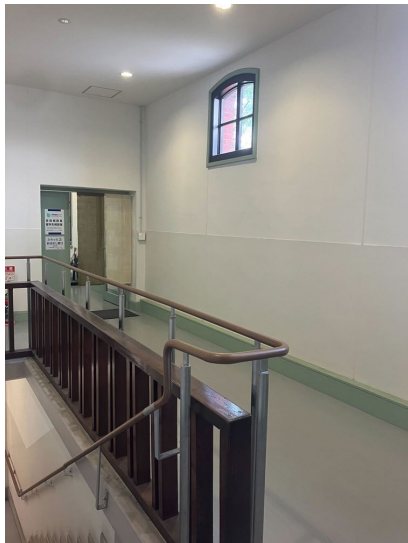

How to access to the reception of the **Int'l Student Counseling Office**

① Please enter from the East entrance of the building No. 16.

② Go up the front stairs right after the entrance.

③ Turn to the left and go all the way to the International Student Counseling Office Reception (Room No. 9), the fourth room on the second floor.