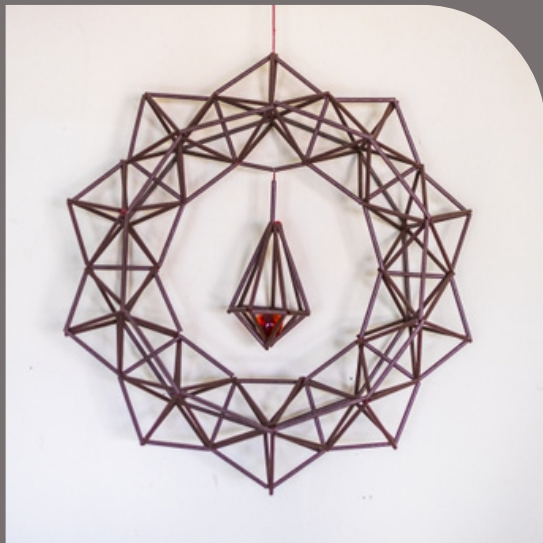

12/15

FRI

12:30~13:30

ヒンメリを 作って飾ろう

Let's make a himmeli and decorate your room!

定員6名。材料は全て用意しています。

Max. 6 person. All materials will be provided.

Himmeli is...

北欧の冬至祭の伝統的装飾品。語源はスウェーデン語で「天」「空」を意味します。光のモビールとも言われ、幸運を呼ぶ力があるとされています。

A traditional decoration for the winter solstice festival in Scandinavia. The word is Swedish in origin and means "heaven" or "sky". It is also called a "light mobile" and is believed to have the power to bring good luck.

Student Support Center Uji Office
学生相談センター 宇治相談室・保健室

申込みはコチラ >>>
BOOK NOW